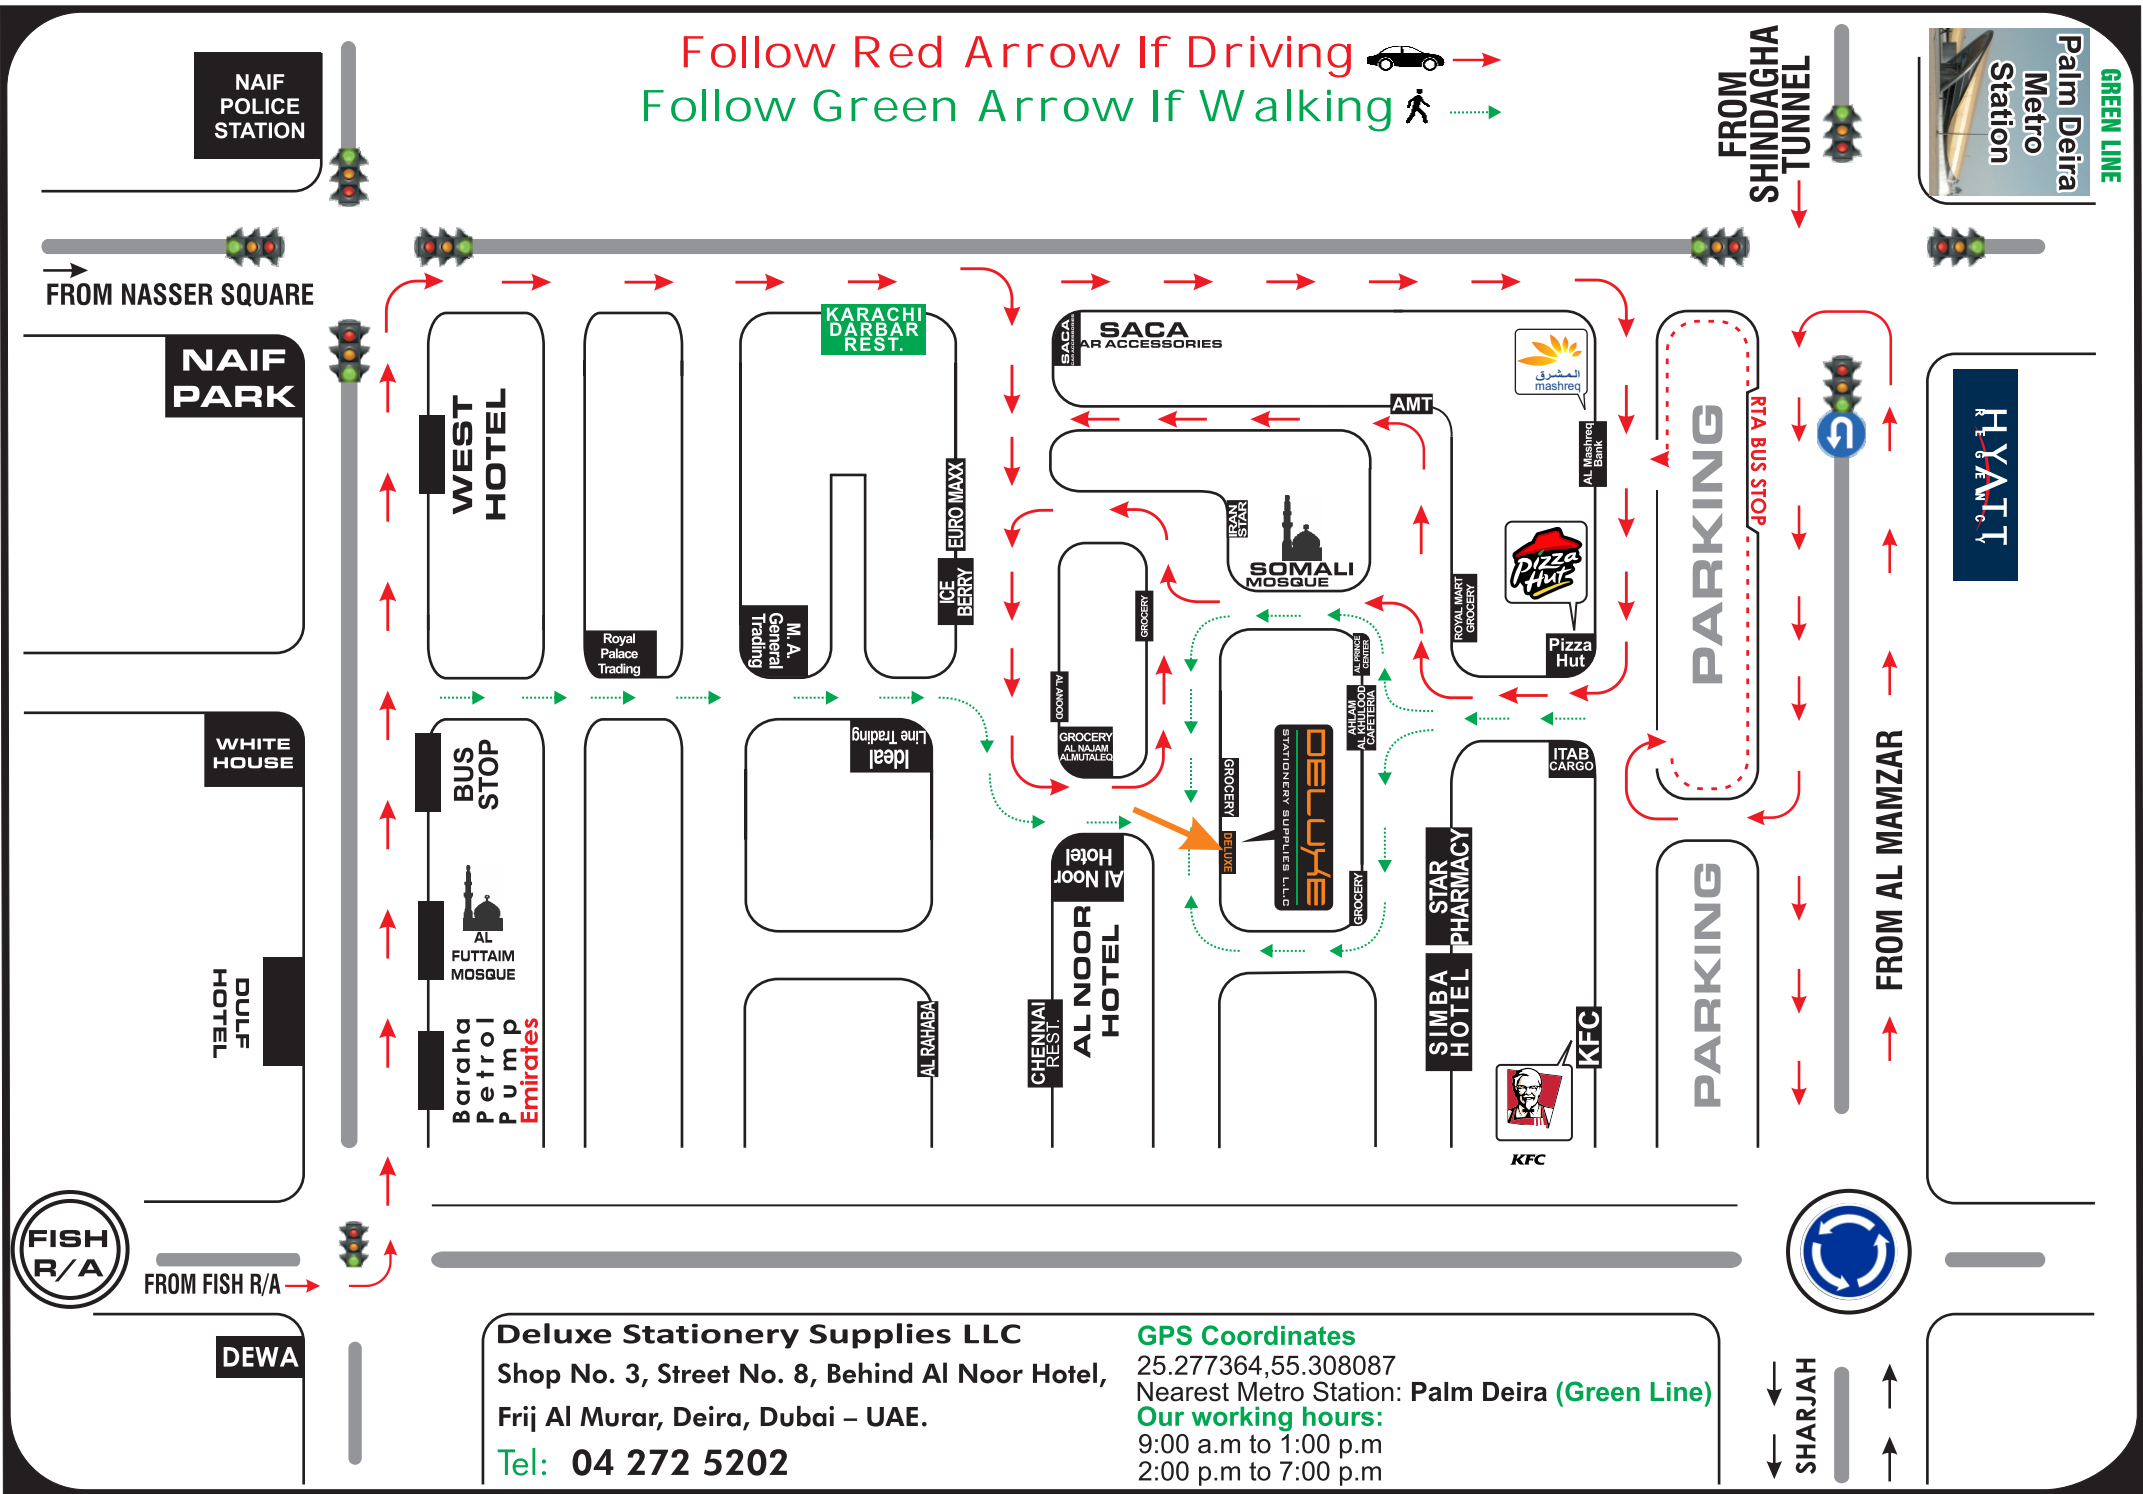

Follow Red Arrow If Driving  →
 Follow Green Arrow If Walking  →

Deluxe Stationery Supplies LLC
 Shop No. 3, Street No. 8, Behind Al Noor Hotel,
 Frij Al Murar, Deira, Dubai – UAE.
 Tel: 04 272 5202

GPS Coordinates
 25.277364,55.308087
 Nearest Metro Station: Palm Deira (Green Line)
Our working hours:
 9:00 a.m to 1:00 p.m
 2:00 p.m to 7:00 p.m

SHARJAH
 ↓ ↑